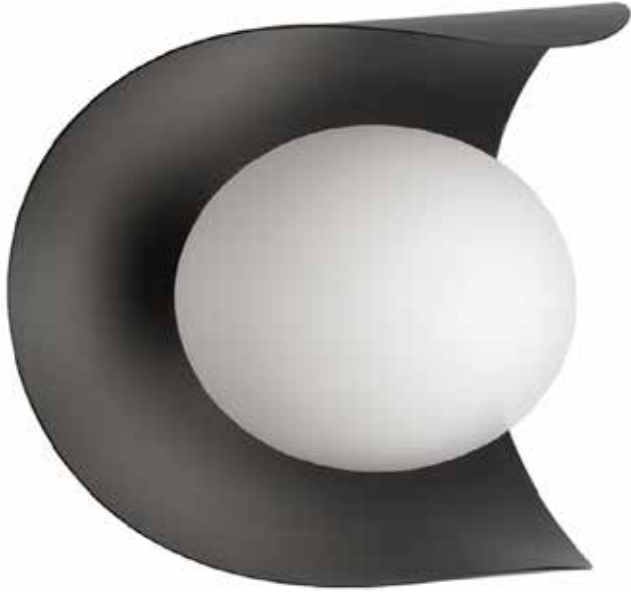

CRT-61W-MB - 1LT Wall Sconce Matte Black Finish

1 Light Wall Sconce Matte Black Finish

Height	6.25	No. of Bulbs	1
Width/Length	6.13	LED Compatible	LED Compatible
Depth	6	Total Wattage	25
Weight	2		
Body Material	Metal	Second Material	Glass
Finish/Color	Matte Black	Second Finish/Color	White
Type of Finish	Painted		
Bulb 1 Amount	1	Rated For Voltage	Damp Location 120V
Bulb 1 Base Type	G9		
Bulb 1 Max Watt.	25	Approval	cUL or equivalent
Bulb 1 Included	No	Warranty	1 Year
Bulb 1 Lumens		Instal Position	Wall
Bulb 1 CRI			