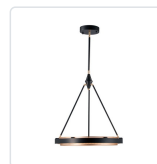

DUO PD302724-UNV-010

FIXTURE DIMENSIONS	D23-5/8" x H26-5/8"
LIGHT SOURCE	LED with DC Driver
WATTAGE	49W
TOTAL LUMENS	4500lm
DELIVERED LUMENS	1223lm
VOLTAGE	120-277V
COLOR TEMPERATURE	3000K
CRI (RA)	90CRI
DIMMABLE	Yes, TRIAC/ELV Dimmer (Not Included) or 0-10V Dimmer (Not Included)
DIFFUSER DETAILS	Frosted Acrylic
ROD LENGTH	46" Max (3x12" + 1x6" + 1x4")
ILLUMINATION DIRECTION	Up and Down
WIRE LENGTH	144"
MINIMUM HANG HEIGHT	30"
SLOPED CEILING ADAPTABLE	Yes, Up to 45 Degrees
LOCATION	Dry
CANOPY DIMENSIONS	D8-3/4" x H1-5/8"
MATERIAL	Steel + Acrylic
CEC TITLE 24 JA8	Yes, JA8-2022

[D - Diameter, L - Length, W - Width, H - Height, E - Extension]

AVAILABLE FINISHES:

PD302724CBGS-UNV-010
Classic Black/Gold
Shimmer

PD302724CBSS-UNV-010
Classic Black/Silver
Shimmer

*For complete warranty terms, please visit: www.aloralighting.com/warranty