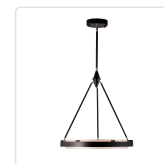

DUO PD302724-UNV-010

FIXTURE DIMENSIONS	D23-5/8" x H26-5/8"
LIGHT SOURCE	LED with DC Driver
WATTAGE	49W
TOTAL LUMENS	4500lm
DELIVERED LUMENS	1223lm
VOLTAGE	120-277V
COLOR TEMPERATURE	3000K
CRI (RA)	90CRI
DIMMABLE	Yes, TRIAC/ELV Dimmer (Not Included) or 0-10V Dimmer (Not Included)
DIFFUSER DETAILS	Frosted Acrylic
ROD LENGTH	46" Max (3x12" + 1x6" + 1x4")
ILLUMINATION DIRECTION	Up and Down
WIRE LENGTH	144"
MINIMUM HANG HEIGHT	30"
SLOPED CEILING ADAPTABLE	Yes, Up to 45 Degrees
LOCATION	Dry
CANOPY DIMENSIONS	D8-3/4" x H1-5/8"
MATERIAL	Steel + Acrylic
CEC TITLE 24 JA8	Yes, JA8-2022

[D - Diameter, L - Length, W - Width, H - Height, E - Extension]

AVAILABLE FINISHES:

PD302724CBGS-UNV-010
Classic Black/Gold
Shimmer

PD302724CBSS-UNV-010
Classic Black/Silver
Shimmer

*For complete warranty terms, please visit: www.aloralighting.com/warranty