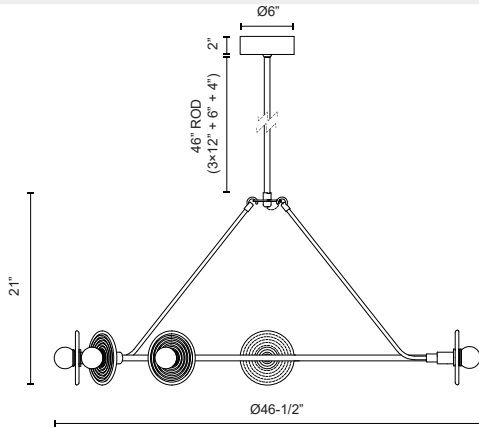

## DAHLIA CH346046-UNV

FIXTURE DIMENSIONS	D46-1/2" x H21"
LIGHT SOURCE	LED with DC Driver
WATTAGE	40W
TOTAL LUMENS	3040lm
DELIVERED LUMENS	1900lm*
VOLTAGE	120-277V
COLOR TEMPERATURE	2700K
CRI (RA)	90CRI
DIMMABLE	Yes, TRIAC/ELV Dimmer (Not Included)
SHADE	Alabaster Shade
GLASS DETAILS	Opal Glass
MATERIAL	Alabaster; Steel;
ROD LENGTH	46" Max (3x12" + 1x6" + 1x4")
WIRE LENGTH	144"
MINIMUM HANG HEIGHT	28"
SLOPED CEILING ADAPTABLE	Yes, Up to 15 Degrees
ILLUMINATION DIRECTION	Omni-directional
LOCATION	Dry
CANOPY DIMENSIONS	D6" x H2"
CEC TITLE 24 JA8	Yes, JA8-2022
PAINT FINISH	UB01; VB01;

[ D - Diameter, L - Length, W - Width, H - Height, E - Extension ]