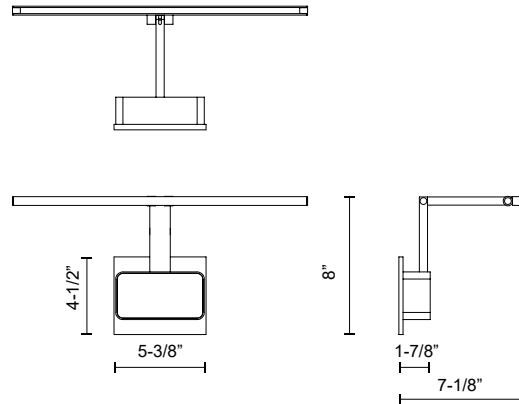

Optional Backplate Accessory

KUZCO

CANADA: 19054 28TH AVENUE - SURREY, BC V3Z 6M3

USA: 3035 E. LONE MOUNTAIN ROAD - LAS VEGAS, NV 89081

WWW.KUZCOLIGHTING.COM

© 2021 KUZCO LIGHTING. ALL RIGHTS RESERVED.

COMMENT