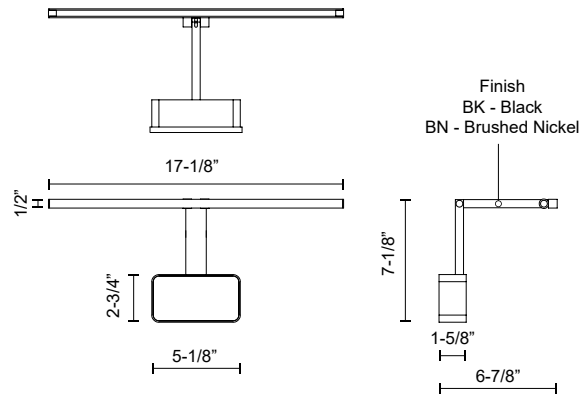

VEGA MINOR PICTURE PL18217-UNV

WALL

PROJECT

PL18217-BN-UNV
Brushed Nickel

PL18217-BK-UNV
Black

SPECIFICATION DETAILS

Fixture Dimensions	W17-1/8" x H8" x E7-1/8"
Light Source	LED with DC Driver
Wattage	14W
Total Lumens	1190lm
Delivered Lumens	BK-353lm; BN-661lm;
Voltage	120-277V
Color Temperature	3000K
CRI (Ra)	90CRI
Optional Color Temps	2700K - 5000K Available, Minimum Order Quantities Apply
LED Rated Life	50,000 hours
Dimming	100% - 10%, TRIAC or ELV Dimmer (Not Included)
Diffuser Details	White Acrylic Diffuser
Location	Dry
Mounting Style	Wall Mount; Down Only
CEC Title 24 JA8	Yes, JA8-2022
Illumination Direction	Downlight
Canopy Dimensions	W5-3/8" x H4-1/2" x E1-7/8"
Paint Finish	BK02; BN02;
Height From Center	4-7/8"
Material	Aluminum + Acrylic

* For custom options, consult factory for details.

* For warranty information, please visit www.kuzcolighting.com/warranty

DESCRIPTION

Following the success of the Vega family is the next evolution of the line, Vega Minor. The diminutive square linear profile envelops and radiates a soft uniform light in a diverse spectrum of lengths and unique configurations. Refined details with crafted finishes augment the reductive silhouette of the expanded collection.