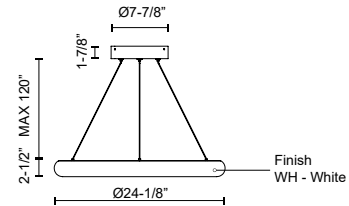

Side Canopy Option