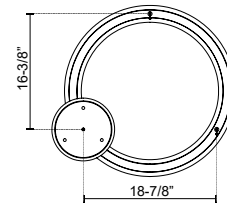

KUZCO

CANADA: 19054 28TH AVENUE - SURREY, BC V3Z 6M3

USA: 3035 E. LONE MOUNTAIN ROAD - LAS VEGAS, NV 89081

WWW.KUZCOLIGHTING.COM

© 2019 KUZCO LIGHTING. ALL RIGHTS RESERVED.

COMMENT