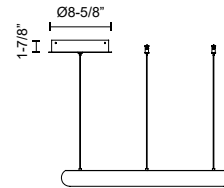

Side Canopy Option

KUZCO

CANADA: 19054 28TH AVENUE - SURREY, BC V3Z 6M3

USA: 3035 E. LONE MOUNTAIN ROAD - LAS VEGAS, NV 89081

WWW.KUZCOLIGHTING.COM

© 2019 KUZCO LIGHTING. ALL RIGHTS RESERVED.

COMMENT