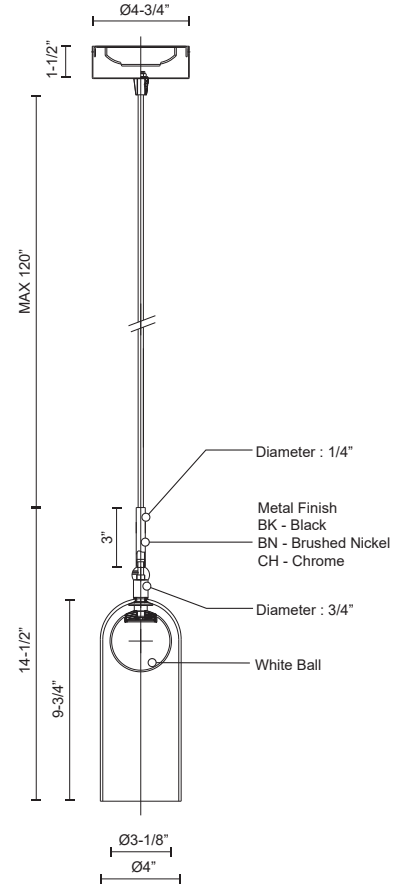

STYLO PD19804

PENDANTS

PROJECT

PD19804-BN
Brushed Nickel

PD19804-BK
Black

PD19804-CH
Chrome

SPECIFICATION DETAILS

Fixture Dimensions	D4" x H14-1/2"
Light Source	LED with DC Driver
Wattage	8W
Total Lumens	600lm
Delivered Lumens	BK-521lm; BN-530lm*; CH-530lm*;
Voltage	120V
Color Temperature	3000K
CRI (Ra)	90CRI
Optional Color Temps	2700K - 5000K Available, Minimum Order Quantities Apply
LED Rated Life	50,000 hours
Dimming	100% - 10%, TRIAC or ELV Dimmer (Not Included)
Shade Details	Clear Glass Shade
Glass Details	Frosted Glass
Adjustable	Yes
Wire Length	120" Max
Wire Type	BK - Black SSL Wire; BN, CH - Clear SSL Wire;
Minimum Hang Height	20"
Sloped Ceiling Adaptable	Yes
Location	Dry
CEC Title 24 JA8	Yes, JA8-2022
Canopy Dimensions	D4-3/4" x H1-1/2"
Paint Finish	BK01; BN01; CH01;

* For custom options, consult factory for details.

* For warranty information, please visit www.kuzcolighting.com/warranty

DESCRIPTION

Clear glass cylindrical shade rests on opal acrylic diffuser globe. Brushed plated finishes or satin coating. Down light. Custom options available.