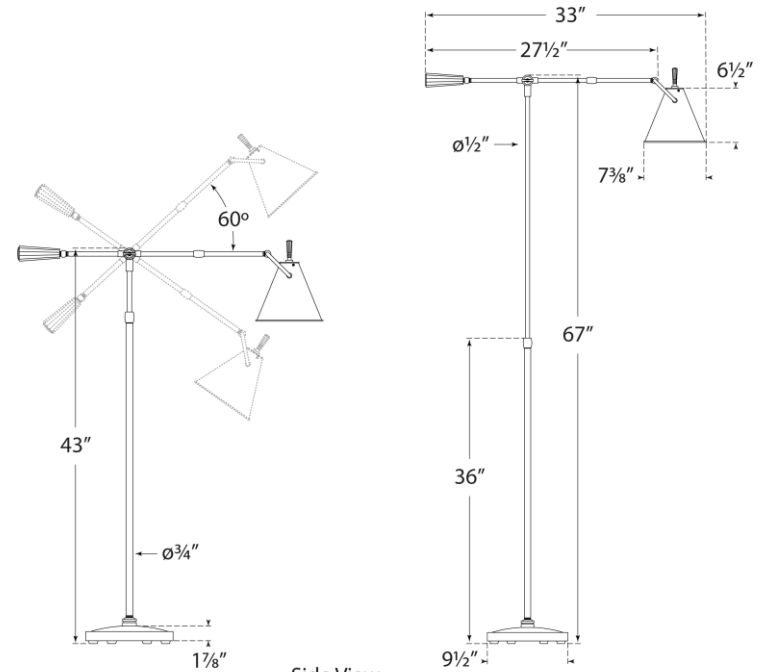

TEAR SHEET

Goodman Floor Lamp

Item # TOB 1536HAB

Designer: Thomas O'Brien

Height: 44.75" - 80"

Width: 9.5"

Extension: 25.5" - 33"

Base: 9.5" Round

Finishes: BZ/HAB, HAB, PN

Socket: E26 On/Off

Wattage: 12 LED A19

Weight: 25 Pounds

Side View