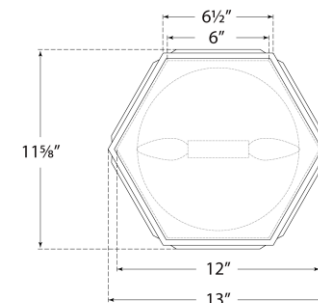

TEAR SHEET

Bradford Small Hexagonal Flush Mount

Item # KS 4120BLS/PN-FG

Designer: kate spade new york

Height: 4.25"

Width: 13"

Finishes: BLK/SB, BLS/PN, CRE/SB, MIR/PN, MIR/SB

Glass Options: FG

Socket: 2 - E12 Candelabra

Wattage: 2 - 60 B11

Weight: 10 Pounds

Front View

Bottom View