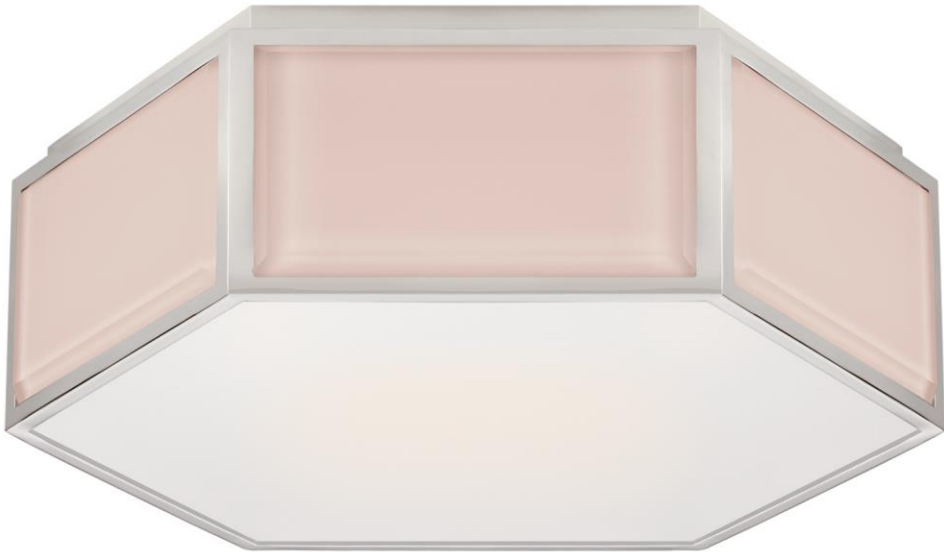

TEAR SHEET

Bradford Small Hexagonal Flush Mount

Item # KS 4120BLS/PN-FG

Designer: kate spade new york

Height: 4.25"

Width: 13"

Finishes: BLK/SB, BLS/PN, CRE/SB, MIR/PN, MIR/SB

Glass Options: FG

Socket: 2 - E12 Candelabra

Wattage: 2 - 60 B11

Weight: 10 Pounds

Front View

Bottom View