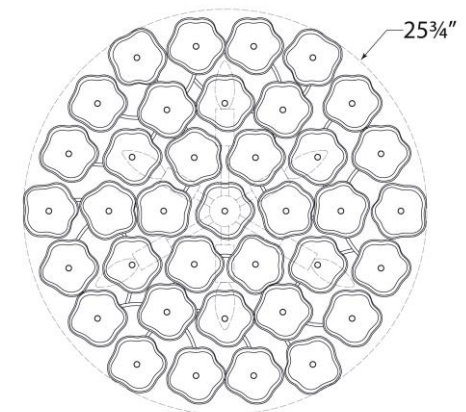

## Leighton Large Flush Mount

Item # KS 4066SB-BLS

Designer: kate spade new york

Height: 6"

Width: 25.75"

Canopy: 12" Round

Finishes: PN, SB

Glass Options: BLS, CRE

Socket: 6 - E12 Candelabra

Wattage: 6 - 6.5 LED B11

Weight: 16 Pounds

Side View

Bottom View