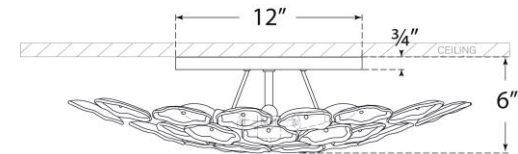

## Leighton Large Flush Mount

Item # KS 4066SB-BLS

Designer: kate spade new york

Height: 6"

Width: 25.75"

Canopy: 12" Round

Finishes: PN, SB

Glass Options: BLS, CRE

Socket: 6 - E12 Candelabra

Wattage: 6 - 6.5 LED B11

Weight: 16 Pounds

Side View

Bottom View