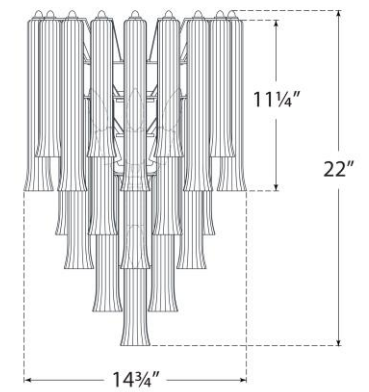

TEAR SHEET

Lorelei Large Waterfall Sconce

Item # JN 2250G-CG

Designer: Julie Neill

Height: 22"

Width: 14.75"

Extension: 8.75"

Backplate: 4.5" x 11.5" Rectangle

Finishes: G, PN

Glass Options: CG

Socket: 4 - E12 Candelabra

Wattage: 4 - 5.5 LED C11

Weight: 12 Pounds

Bottom View

Side View

Front View