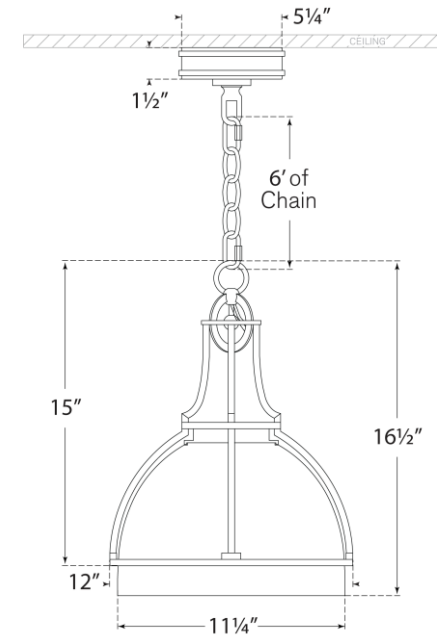

## Gracie Medium Dome Pendant

Item # CHC 5481AN-WG

Designer: Chapman & Myers

Height: 16.25"

Width: 12"

Canopy: 5.25" Round

Finishes: AB, AN, BZ, PN

Glass Options: CG, WG

Lightsource: Dedicated LED

Wattage: 15w (1300lm)

Weight: 11 Pounds

Front View