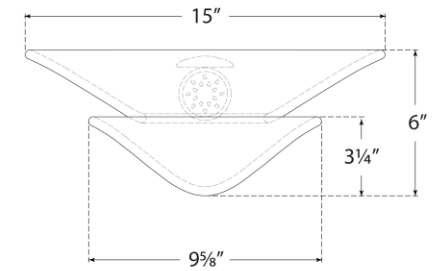

## Mollino Tiered Sconce

Item # ARN 2425PW

Designer: AERIN

Height: 6"

Width: 15"

Extension: 6"

Backplate: 4" Square

Finishes: PW

Lightsource: Dedicated LED

Wattage: 9w (950lm)

Weight: 5 Pounds

Top View

Side View

Front View