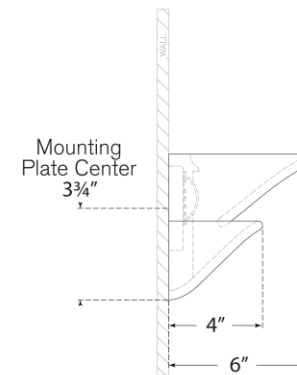

## Mollino Tiered Sconce

Item # ARN 2425PW

Designer: AERIN

Height: 6"

Width: 15"

Extension: 6"

Backplate: 4" Square

Finishes: PW

Lightsource: Dedicated LED

Wattage: 9w (950lm)

Weight: 5 Pounds

Top View

Side View

Front View