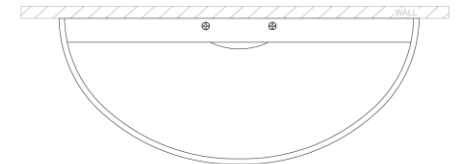

## Mollino Tiered Sconce

Item # ARN 2425PW

Designer: AERIN

Height: 6"

Width: 15"

Extension: 6"

Backplate: 4" Square

Finishes: PW

Lightsource: Dedicated LED

Wattage: 9w (950lm)

Weight: 5 Pounds

Top View

Side View

Front View