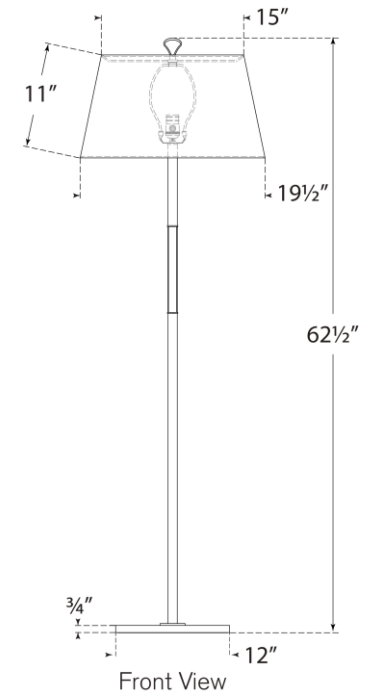

TEAR SHEET

Griffin Large Floor Lamp

Item # AL 1000HAB/SDL-L

Designer: Amber Lewis

Height: 62.5"

Width: 19.5"

Base: 12" Round

Finishes: BZ/CHC, HAB/SDL, PN/PAR

Shade Treatments: L

Shade Details: 15" x 19.5" x 11"

Socket: E26 Dimmer

Wattage: 15 LED A19

Weight: 18 Pounds

Top View

Front View