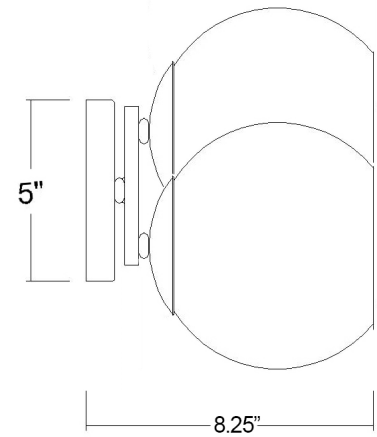

TW40040AB

LUNETTE 3-LIGHT WALL SCONCE

Description:	Lunette 3-Light Wall Sconce
Finish:	Aged Brass
Dimensions:	26" W x 9" H x 8-1/4" ext. Height on Center: 5-1/2"
Bulbs:	3-100W Med.
Installed Weight:	5.25 lbs.
Certification:	cUL / damp location

Material:	Steel and glass
Shades:	Glass
Glass:	Smoke
Back Plate Dimensions:	5" Sq.
Chain/Wire:	NA
Additional Finishes:	NA