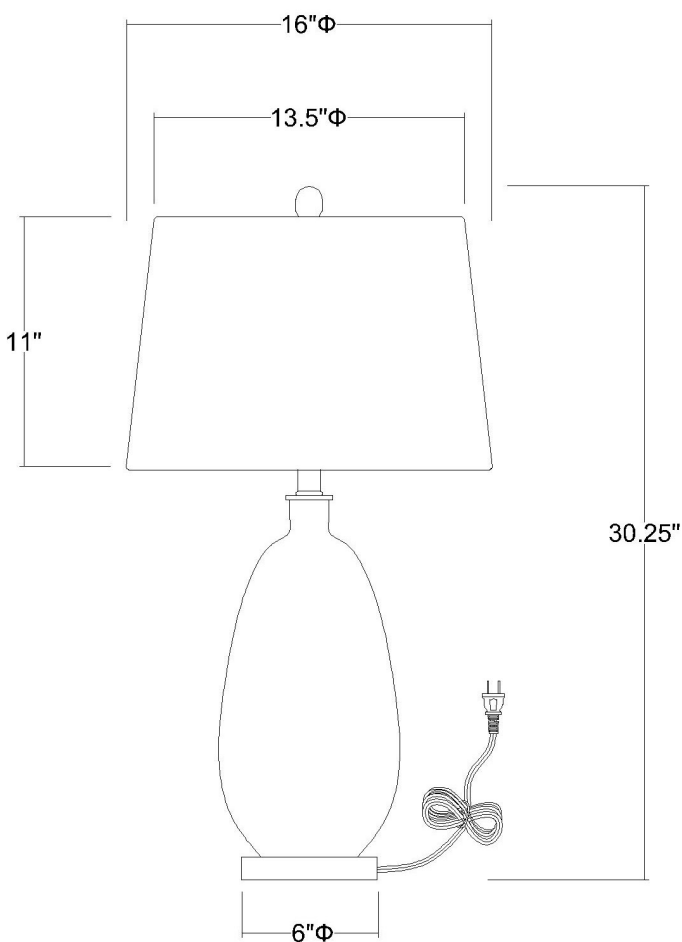

TT80160

TREND HOME 1-LIGHT TABLE LAMP

Description: Trend Home 1-Light Table Lamp

Finish: Brass

Dimensions: 16" Dia. x 30-1/4" H

Bulbs: 1-150W Med.

Installed Weight: 9.25 lbs.

Certification: cUL

Material: Glass

Shade: Cream linen fabric

Shade Dimensions: 13-1/2" x 16" tapered
Dia. x 11" H

Glass: Blue and brown

Cord: 6' clear plug-in

Switch: 3-Way Rotary