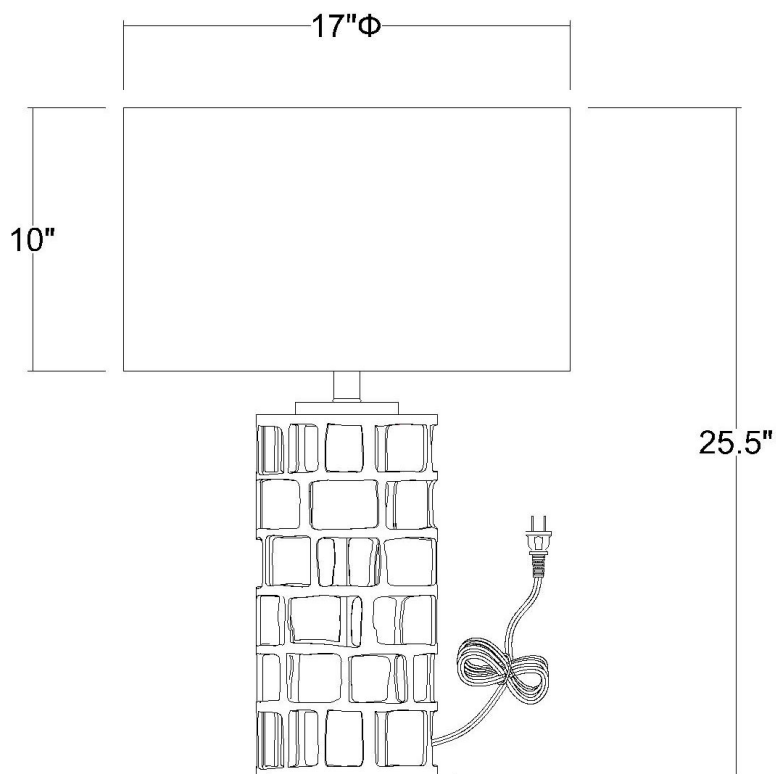

# TT80006BG VALLIN 1-LIGHT TABLE LAMP

**Description:** Vallin 1-Light Table Lamp

**Finish:** Black Gold

**Dimensions:** 17" Dia. x 25-1/2" H

**Bulbs:** 1-100W Med.

**Installed Weight:** 16.5 lbs.

**Certification:** cUL

**Material:** Metal and fabric

**Shade:** Fabric

**Shade Dimensions:** 17" Dia. x 10" H

**Glass:** NA

**Cord:** 6' black plug-in

**Switch:** 3-Way Rotary