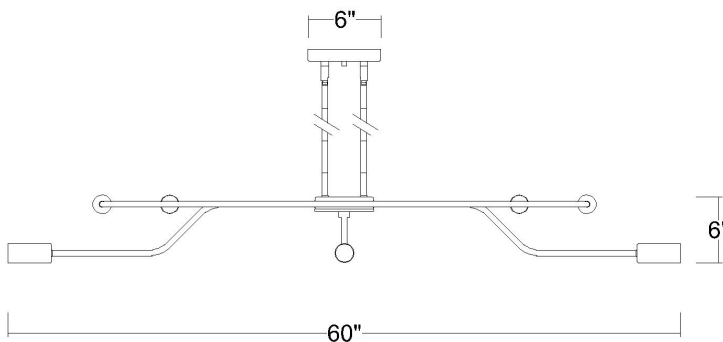

TP60021AB

PERRET 8-LIGHT CHANDELIER

Description: Perret 8-Light Chandelier

Finish: Aged Brass

Dimensions: 60" L x 28" W x 6" H

Bulbs: 8-60W Med.

Installed Weight: 8.25 lbs.

Certification: cUL / dry location

**dimensions do not include bulbs*

Material: Steel

Shades: NA

Glass: NA

Canopy Dimensions: 6" x 4-1/2"

Chain/Wire: 12' Wire

Stems: 6-12", 2-6", 2-3"

Additional Finishes: NA