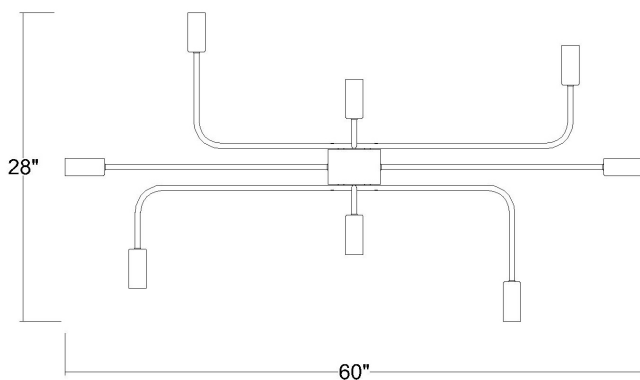

TP60021AB

PERRET 8-LIGHT CHANDELIER

Description: Perret 8-Light Chandelier

Finish: Aged Brass

Dimensions: 60" L x 28" W x 6" H

Bulbs: 8-60W Med.

Installed Weight: 8.25 lbs.

Certification: cUL / dry location

**dimensions do not include bulbs*

Material: Steel

Shades: NA

Glass: NA

Canopy Dimensions: 6" x 4-1/2"

Chain/Wire: 12' Wire

Stems: 6-12", 2-6", 2-3"

Additional Finishes: NA