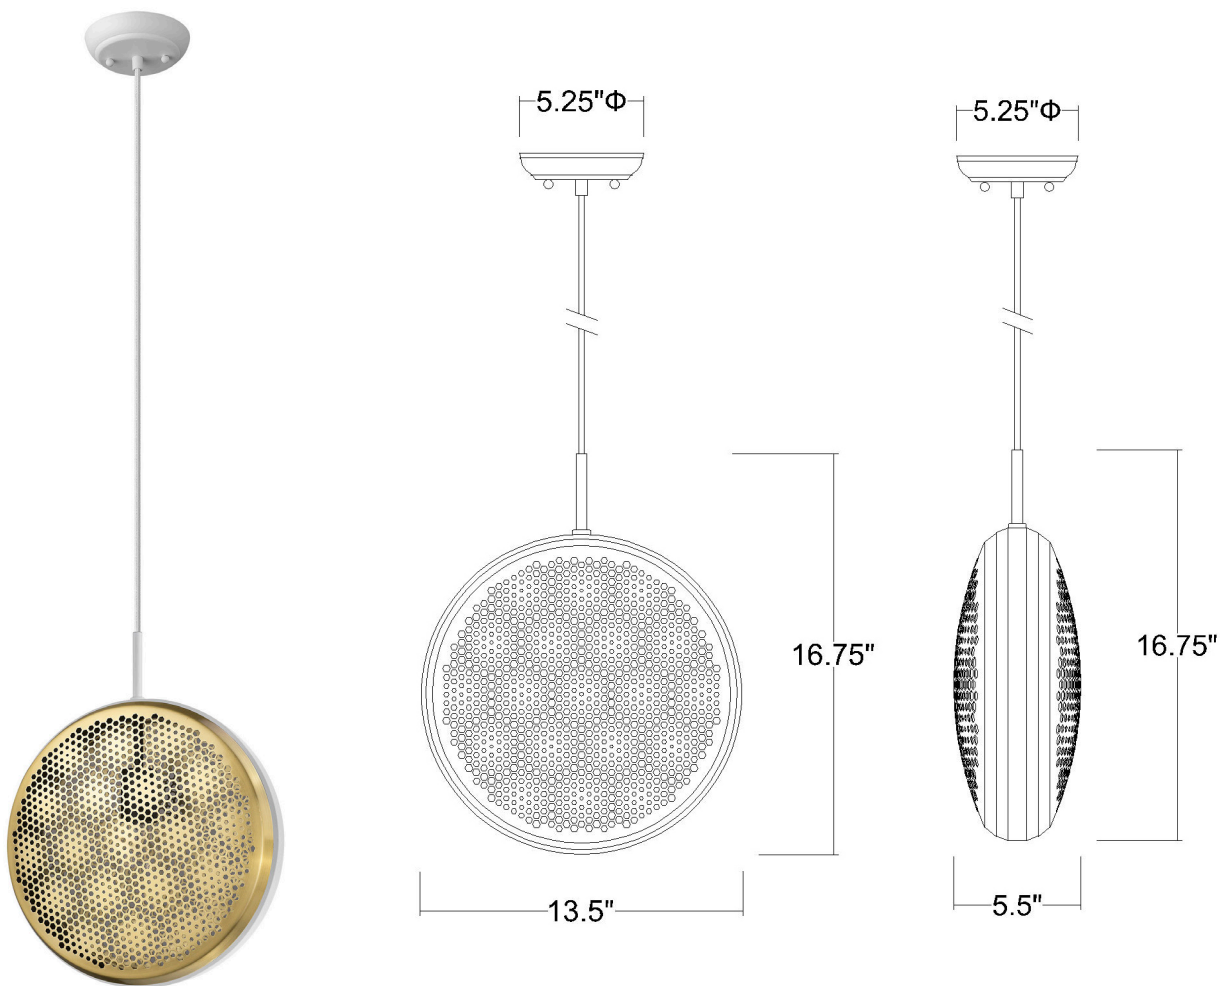

TP30120WH THOLOS 1-LIGHT PENDANT

Description:	Tholos 1-Light Pendant
Finish:	White
Dimensions:	13-1/2" W x 4-1/2" D x 16-3/4" H
Bulbs:	1-60W Med.
Installed Weight:	4.2 lbs.
Certification:	ETL / dry location

Material:	Steel
Shades:	Steel
Glass:	NA
Canopy Dimensions:	5-1/4" Dia.
Chain/Wire:	12' Wire
Additional Finishes:	NA