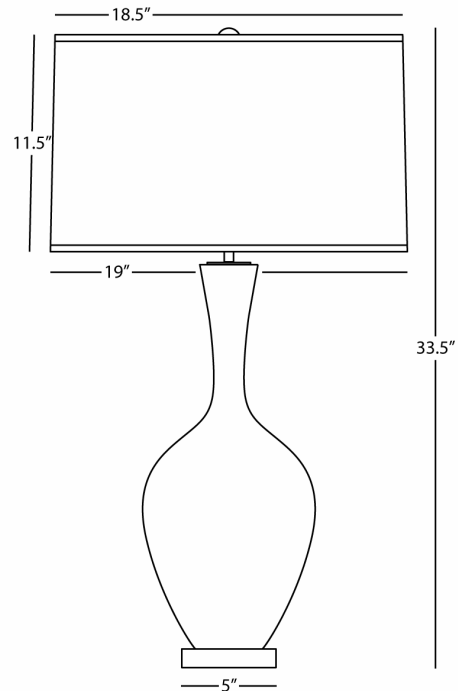

AUDREY

SP980

Table Lamp

1 - 150W Max.

Bulb Type: A

Switch: Hi-Lo Dimming

Schiaparelli Pink Glazed Ceramic

Lucite Base

Fondine Fabric Shade

See Audrey/ Delilah Table for Color Options

** Available for Quick SHIP **