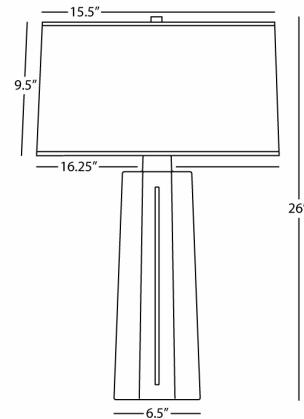

MASON

OB960

Table Lamp

1-150W Max.

Bulb Type: A

Switch: 3-Way

Steel Blue Glazed Ceramic

Polished Nickel Accents

Oyster Linen Shade

See Delta/ Mason Table for Color Options

** Available for Quick SHIP **