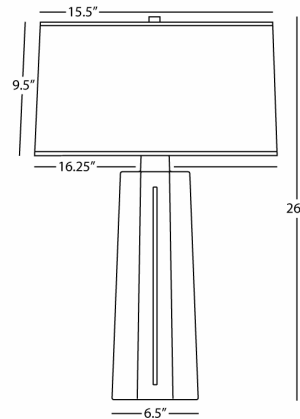

MASON

CR960

Table Lamp

1-150W Max.

Bulb Type: A

Switch: 3-Way

Ash Glazed Ceramic

Polished Nickel Accents

Oyster Linen Shade

See Delta/ Mason Table for Color Options

** Available for Quick SHIP **