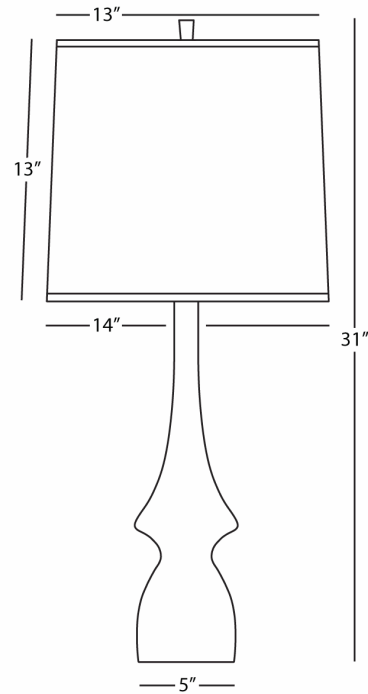

JASMINE

CM210

Table Lamp

1 - 150W Max.

Bulb Type: A

Switch: Hi-Lo Dimming

Cinnamon Glazed Ceramic

Oyster Linen Shade

See Jasmine Table for Color Options

** Available for Quick SHIP **