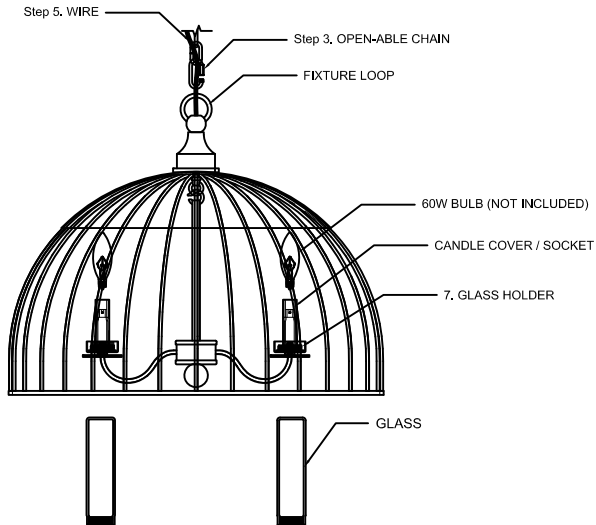

KALCO.
Handcrafted Since 1980

ASSEMBLY & INSTALLATION INSTRUCTIONS

MODEL: 404750NI
LUDLOW OUTDOOR 24 INCH PENDANT

FRAME/COMPONENT ASSEMBLY

STEP 9: Insert the candle cover to the socket and install the bulb, do not use bulbs that exceed 60 Watts.

STEP 10: Install the glass to the glass holder.

LIGHTING MAINTENANCE:

- Regular cleaning of fixture with proper and gentle care using a soft duster, soft lint-free or damp cloth is recommended.
- Refrain from using harsh cleaning liquids that may cause chemical reaction on the hand painted finishes.
- Always refer to the Assembly Instruction before removing any components.
- **HANDLE WITH CARE.**