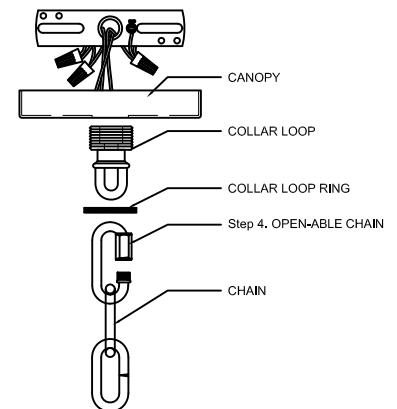

ELECTRICAL/MOUNTING INSTALLATION

STEP 2: Attach mounting plate to outlet box with the (2) 8/32"x 3/4" screws. Fasten Nipple into mounting plate so that they extend away from the ceiling when the mounting plate is installed. Lock in place using the hex nut and washer provided

STEP 3: Determine fixture height. Make adjustment if needed. Attach chain to fixture loop using open-able chain.

STEP 4: Attach the open-able chain to the collar loop.

STEP 5: Lace wires through the chain links (every other link).

STEP 6: Refer to wiring diagram. With wire carefully threaded thru canopy, connect the black supply wire to the smooth fixture wire with wire connector, connect the white supply wire to the ribbed fixture wire with wire connector. Connect ground wire from fixture with supply ground wire.

STEP 7: Carefully tuck all wires into outlet box ensuring that there are no wires pinched between the canopy and ceiling.

STEP 8: Lock in place using the collar loop ring provided.