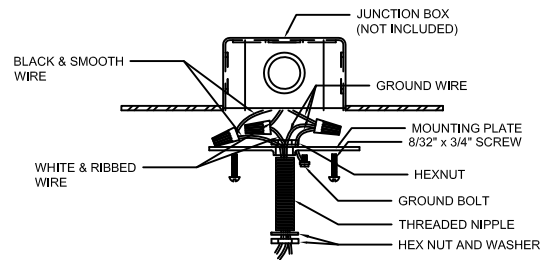

ELECTRICAL/MOUNTING INSTALLATION

STEP 2: Attach mounting plate to outlet box with the (2) 8/32"x 3/4" screws. Fasten Nipple into mounting plate so that they extend away from the ceiling when the mounting plate is installed. Lock in place using the hex nut and washer provided

STEP 3: Determine fixture height. Make adjustment if needed. Attach chain to fixture loop using open-able chain.

STEP 4: Attach the open-able chain to the collar loop.

STEP 5: Lace wires through the chain links (every other link).

STEP 6: Refer to wiring diagram. With wire carefully threaded thru canopy, connect the black supply wire to the smooth fixture wire with wire connector, connect the white supply wire to the ribbed fixture wire with wire connector. Connect ground wire from fixture with supply ground wire.

STEP 7: Carefully tuck all wires into outlet box ensuring that there are no wires pinched between the canopy and ceiling.

STEP 8: Lock in place using the collar loop ring provided.